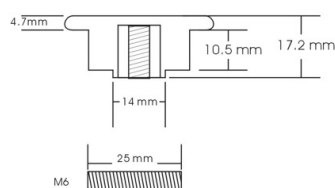

PRODUCT SHEET

Description:

Door Knob "Kiel", ABS Plastic, \varnothing 40mm, CPL, 6-12mm Glass, Drill Hole \varnothing 15 mm

Item number:

15.24.088-0

| Units | Box | Carton | HS Code | Barcode |
|-------|-----|--------|------------|--|
| Pcs. | 1 | 200 | 3903300000 |  |
| | | | | 5704866511285 |