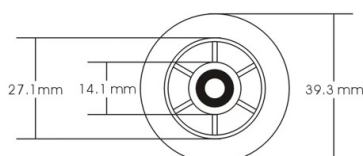

PRODUCT SHEET

Description:

Door Knob "Kiel", ABS Plastic, \varnothing 40mm, CPL, 6-12mm Glass, Drill Hole \varnothing 15 mm

Item number:

15.24.088-0

| Units | Box | Carton | HS Code | Barcode |
|-------|-----|--------|------------|--|
| Pcs. | 1 | 200 | 3903300000 |  |
| | | | | 5704866511285 |